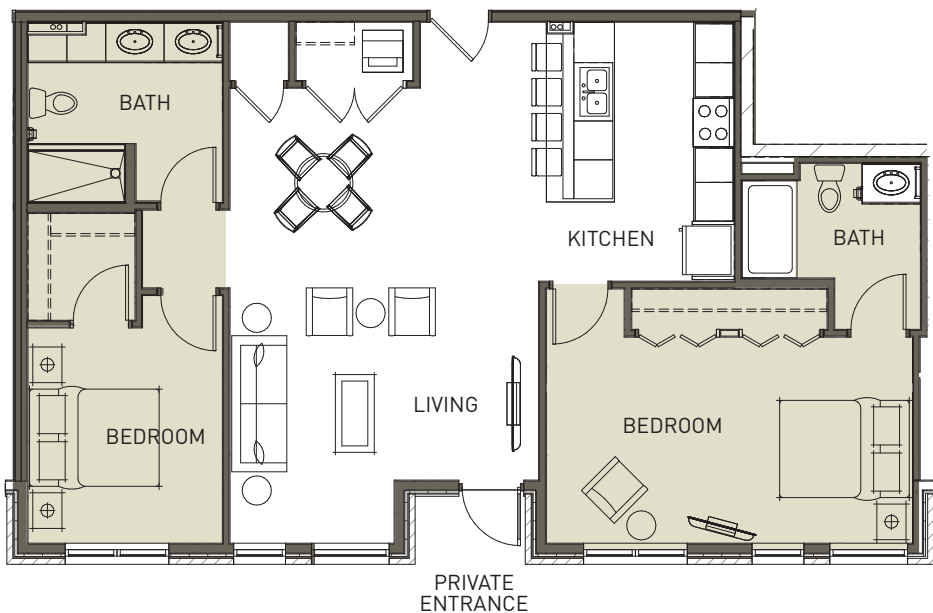

1,207
SQFT
1st Floor

2 BDRM
2 BATH
Private Entry

2A

PRICING:

UNIT/ FLOOR:

2515 N Wauwatosa Avenue, Wauwatosa, WI 53213
gallatinapartments.com | 414.209.4868

Specifications, equipment, dimensions and prices are subject to change without notice. Dimensions and square footages shown are approximate.