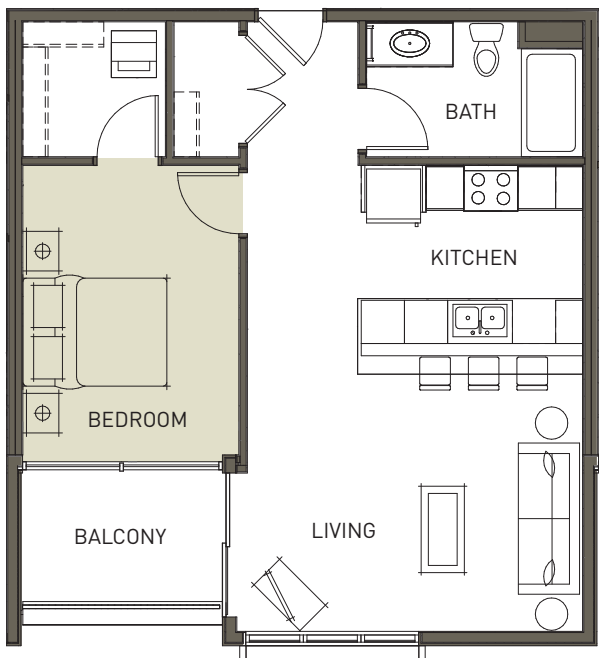

754
SQFT
3rd Floor

1 BDRM
1 BATH
Balcony

1L

PRICING:

UNIT/ FLOOR:

GALLATIN
LUXURY APARTMENTS

2515 N Wauwatosa Avenue, Wauwatosa, WI 53213
gallatinapartments.com | 414.209.4868

Specifications, equipment, dimensions and prices are subject to change without notice. Dimensions and square footages shown are approximate.