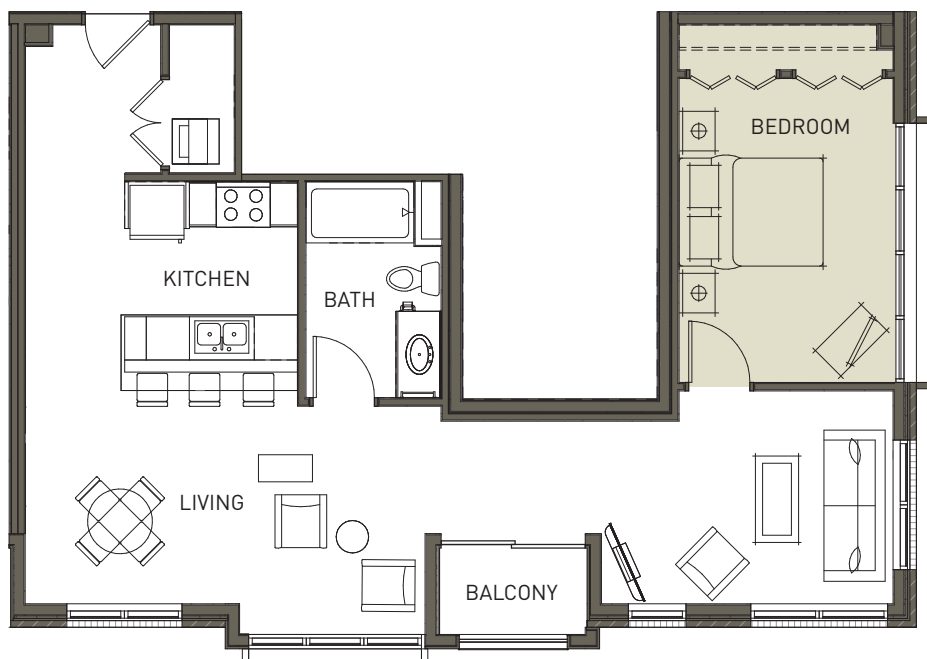

913
SQFT
2nd Floor

1 BDRM
1 BATH
Balcony

1G

PRICING:

UNIT/ FLOOR:

2515 N Wauwatosa Avenue, Wauwatosa, WI 53213
gallatinapartments.com | 414.209.4868

Specifications, equipment, dimensions and prices are subject to change without notice. Dimensions and square footages shown are approximate.