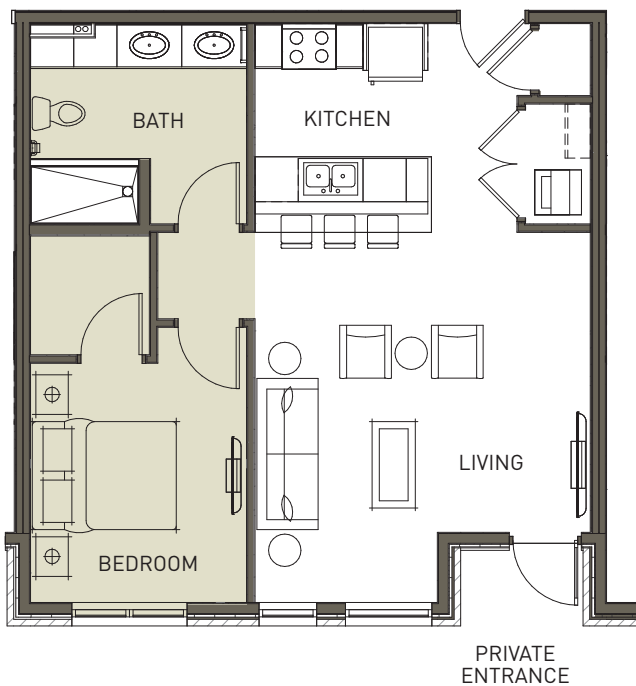

712
SQFT
1st Floor

1 BDRM
1 BATH
Private Entry

1A

PRICING:

UNIT/ FLOOR:

2515 N Wauwatosa Avenue, Wauwatosa, WI 53213
gallatinapartments.com | 414.209.4868

Specifications, equipment, dimensions and prices are subject to change without notice. Dimensions and square footages shown are approximate.